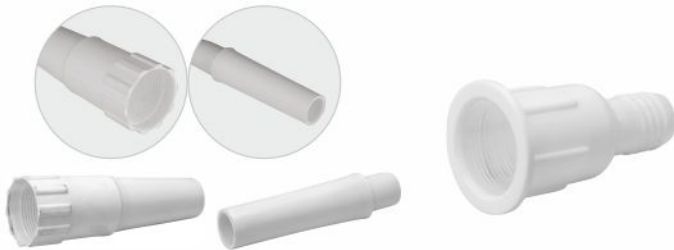

AL-1350
PVC FANCY Waste Pipe Tail
₹ 65

AL-1351
PVC Waste Pipe Tail
₹ 16