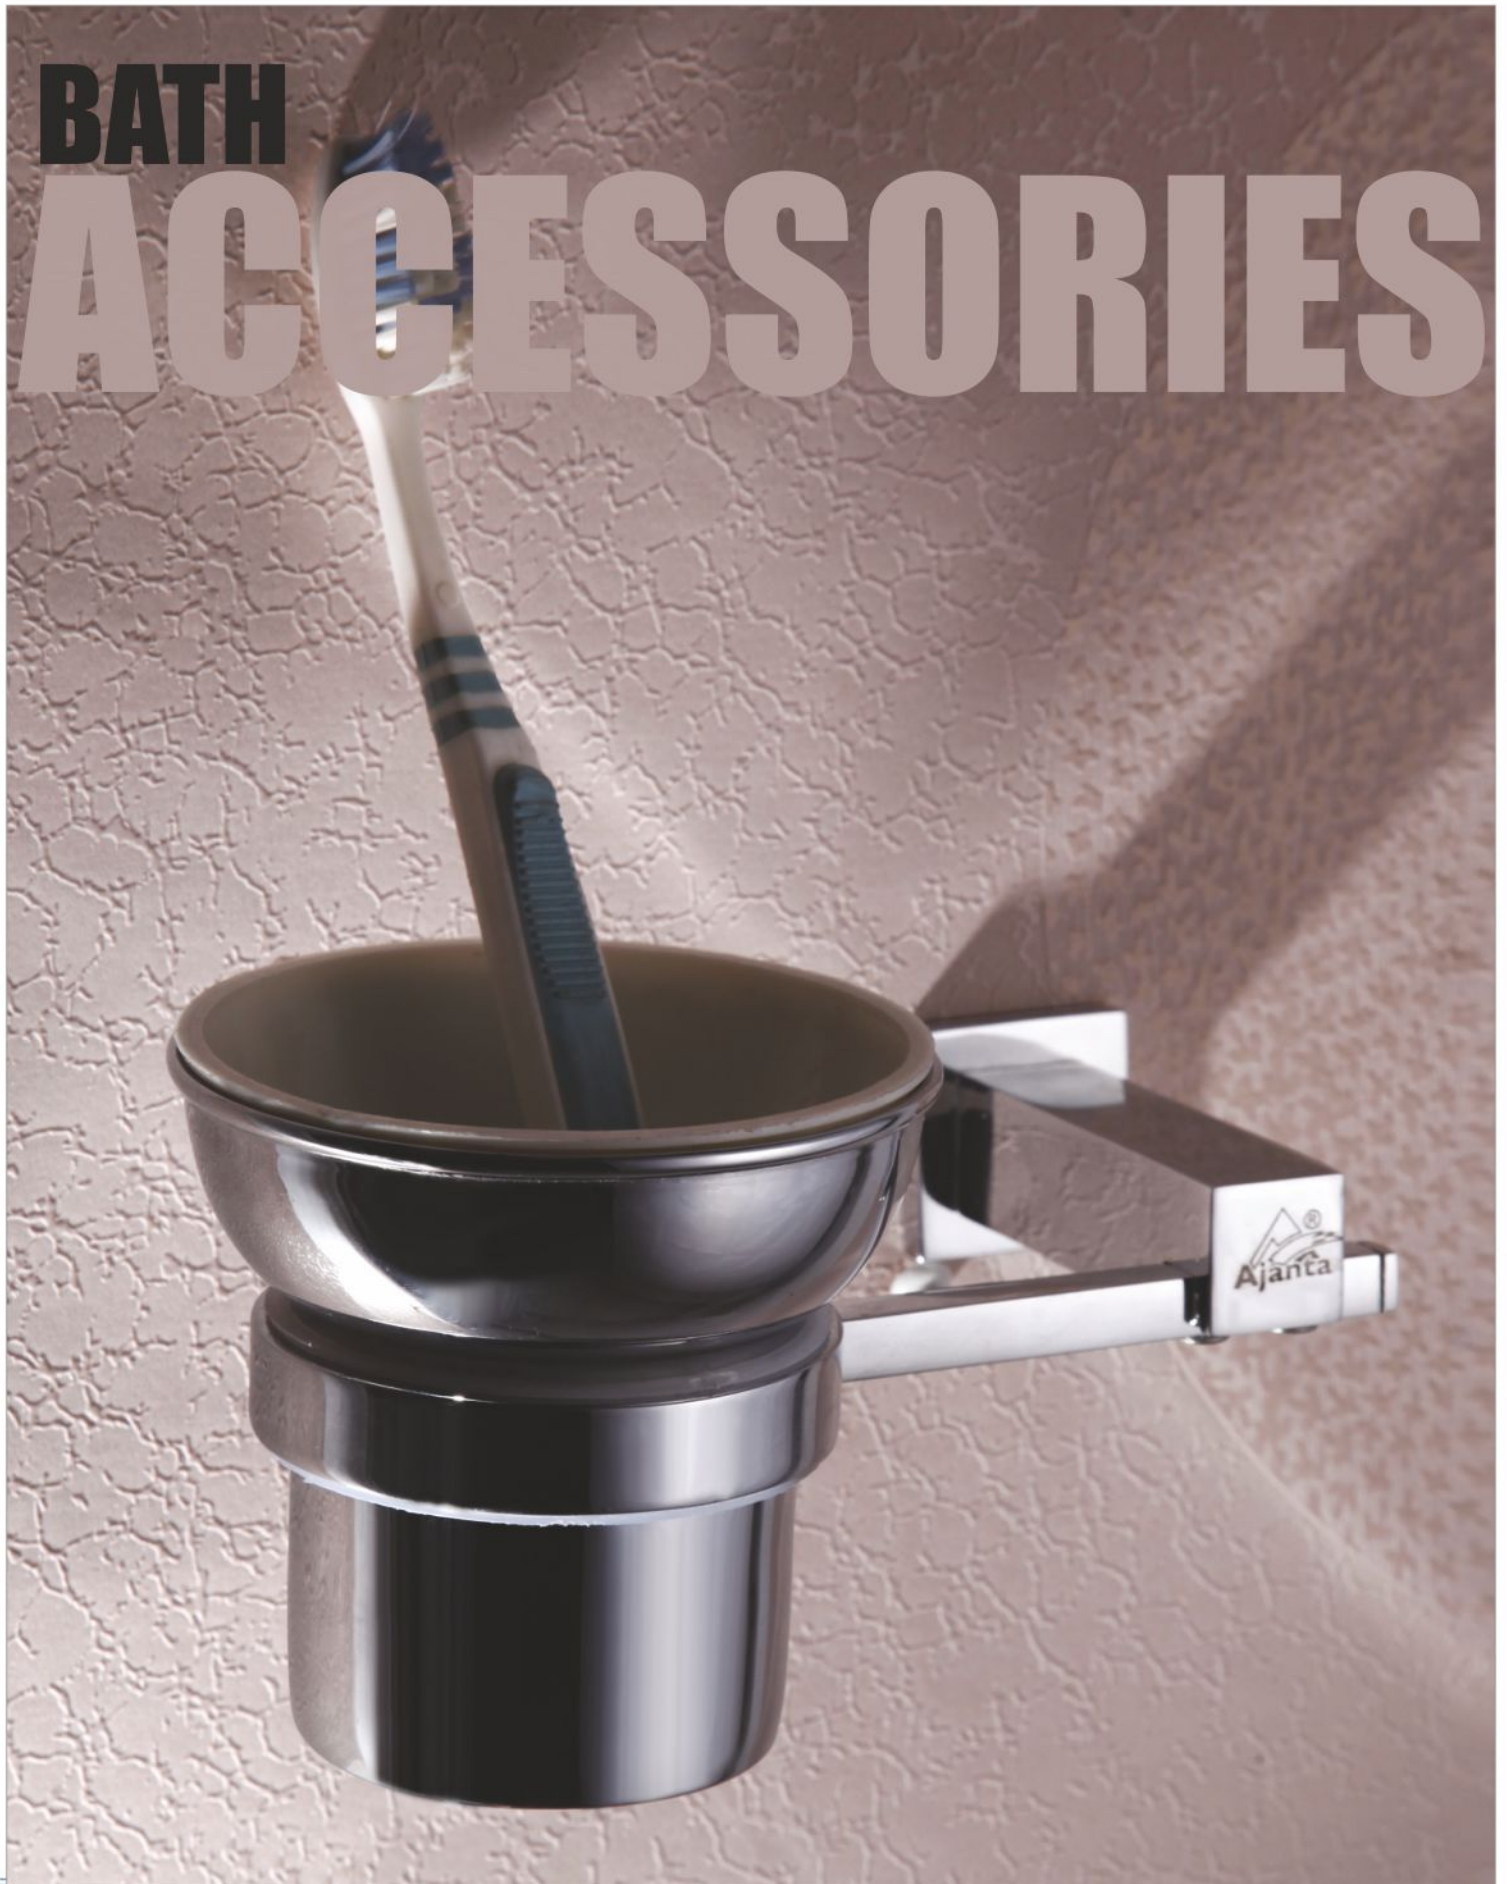

BATH
ACCESSORIES