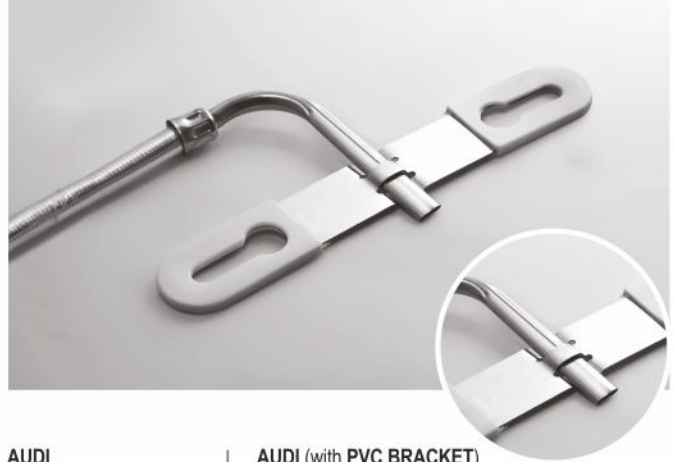

AUDI
JS-601 | 1Mtr. ₹ 338
JS-602 | 1.5 Mtr. ₹ 363
AUDI LIGHT
JS-601A | 1 Mtr. ₹ 264
JS-602A | 1.5 Mtr. ₹ 290

AUDI (with PVC BRACKET)
JS-601A | 1 Mtr. ₹ 383
JS-602A | 1.5 Mtr. ₹ 408
AUDI LIGHT (with PVC BRACKET)
JS-601A | 1 Mtr. ₹ 264
JS-602A | 1.5 Mtr. ₹ 290